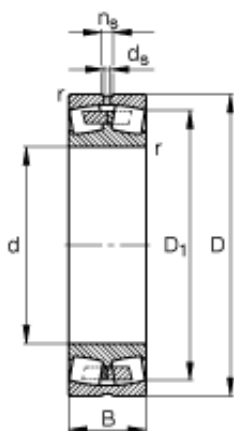

Precision BEARING-SINGAPORE (PTE)LTD.

140 mm x 300 mm x 118 mm FAG 23328-AS-MA-T41A Bearing

Bearing No. 23328-AS-MA-T41A

23328-AS-MA-T41A Bearing 2D drawings and 3D CAD models

Size	140x300x118 mm
Bore Diameter	140 mm
Outer Diameter	300 mm
Width	118 mm
d	140 mm
D	300 mm
B	118 mm
D_1	249,2 mm
$D_{a \max}$	283 mm
$d_{a \min}$	157 mm
d_s	6,3 mm
n_s	12,2 mm
$r_{a \max}$	3 mm
r_{\min}	4 mm
m	40,9 kg / Weight
C_r	1270000 N / Dynamic load rating (radial)
e	0,43
Y_1	1,57
Y_2	2,34
C_{0r}	1800000 N / Static load rating (radial)
Y_0	1,53
n_G	2000 1/min / Limiting speed